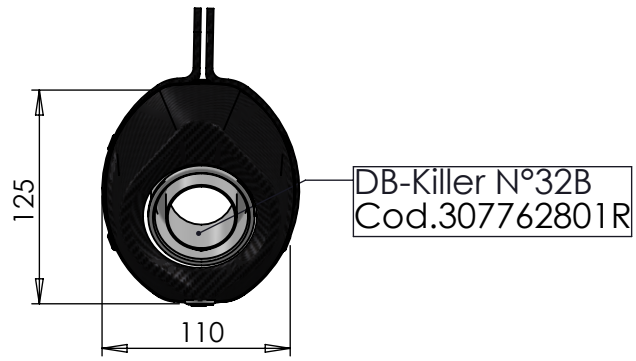

REMOVE ORIGINAL
GRAPHITE BUSHING

Carbon end cap set
Cod.3014000701R

S.s. end cap set
Cod.307242711R

E13 92R - 02 10399

Carbon clamp FB5AS
Cod.308562501R

Sticker kit
cod.206721R

Alluminium bracket
cod. 3014057561R

Manifold kit
Cod.3014057202R

ART. 14305E SPARE PARTS

KAWASAKI VERSYS 1000

(fit with original panniers) (fit with original centre stand)

(A) FITTING KIT cod.3014057601R